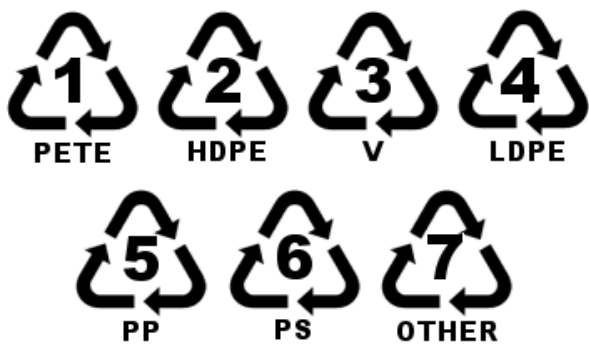

**LITTLEBIG
RECYCLING**

Phone: 403.992.6469
Email: info@littlebigrecycling.com

MIXED RECYCLING

Tin and Foil

Glass

Beverage Containers

Plastic*

*No Styrofoam

Clean Paper and Cardboard*

*cardboard must be flattened

For more information please visit www.littlebigrecycling.com